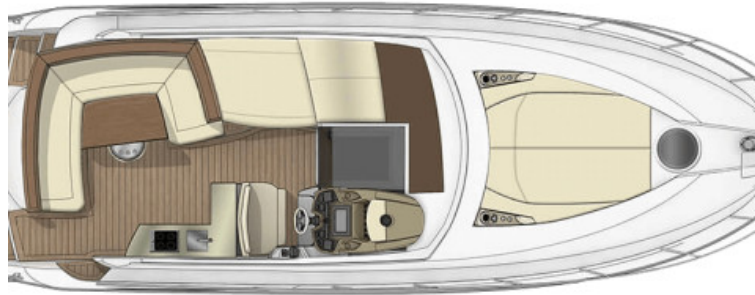

Glavna paluba