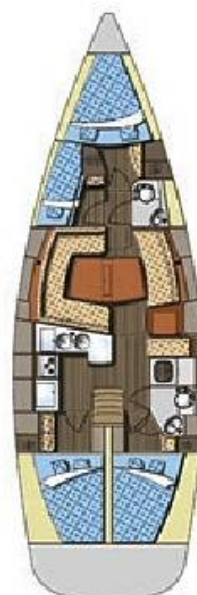

Elan 434 Impression – „N.N.“

Technical data:

LOA = Overall length (m):	13,41
Max. beam (m):	4,18
Draft (m):	1,9
Canvassize (m ²):	80,4
Engine (KW/HP):	56 KW / 75 HP
Consumption / h (l):	7
Heads:	2
Water tank (l):	650
Fuel tank (l):	270
Cabins:	4 + Salon
Berths:	8 + 2
Built:	2005/2006

Standard equipment

- ROLL MAIN SAIL
- ROLL GENUA
- BIMINI
- SPRAYHOOD
- 2 x STEERING WHEEL
- DINGHY
- STEREO RADIO/CD-PLAYER
- ELECTRIC WINDLASS (ANCHOR)
- COCKPIT LOUDSPEAKER
- COCKPIT SHOWER
- COCKPIT TABLE
- WARM WATER

Canvas

- ROLL MAIN SAIL 40 m²
- ROLL GENUA 55 m²
- SPINNAKER EQUIPMENT

Deck equipment

- ANCHOR WITH CHAIN
- ACCESSORY ANCHOR WITH ROPE
- 2 OARS AND PUMP
- MOORING ROPES
- FENDERS
- 2 WINCH HANDLES
- 1 BOATHOOK
- WATER HOSE
- BRUSH
- ACCOMODATION LADDER
- AC 230 V CABLE
- GANGWAY
- FLOATING ROPE 20m