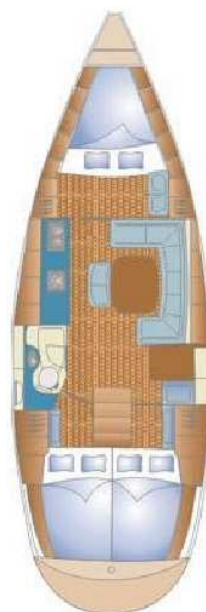

Bavaria 38 – „Ana“

Technical data:

LOA = Overall length (m):	11,72
Max. beam (m):	3,90
Draft (m):	1,95
Canvassize (m2):	69,0
Engine (KW/HP):	29 KW / 40 HP
Heads:	1
Consumption / h (l):	5
Water tank (l):	300
Fuel tank (l):	150
Cabins:	3 + Salon
Berths:	6 +2
Built:	2008

Standard equipment

- ROLL MAIN SAIL
- ROLL GENUA
- BIMINI
- SPRAYHOOD
- WARM WATER
- STEREO RADIO/CD-PLAYER
- ELECTRIC WINDLASS (ANCHOR)
- STEERING WHEEL
- COCKPIT LOUDSPEAKER
- COCKPIT SHOWER
- COCKPIT TABLE
- DINGHY

Canvas

- ROLL MAIN SAIL 29 m²
- ROLL GENUA 40 m²
- SPINNAKER EQUIPMENT

Deck equipment

- ANCHOR WITH CHAIN 50 m
- ACCESSORY ANCHOR WITH ROPE 50 m
- 2 OARS AND PUMP
- MOORING ROPES
- 6 FENDERS
- 1 BALL FENDER
- 2 WINCH HANDLES
- 1 BOATHOOK
- WATER HOSE
- BRUSH
- DECK SHOWER
- BIMINITOP
- ACCOMODATION LADDER
- AC 230 V CABLE
- GANGWAY
- FLOATING ROPE 20m